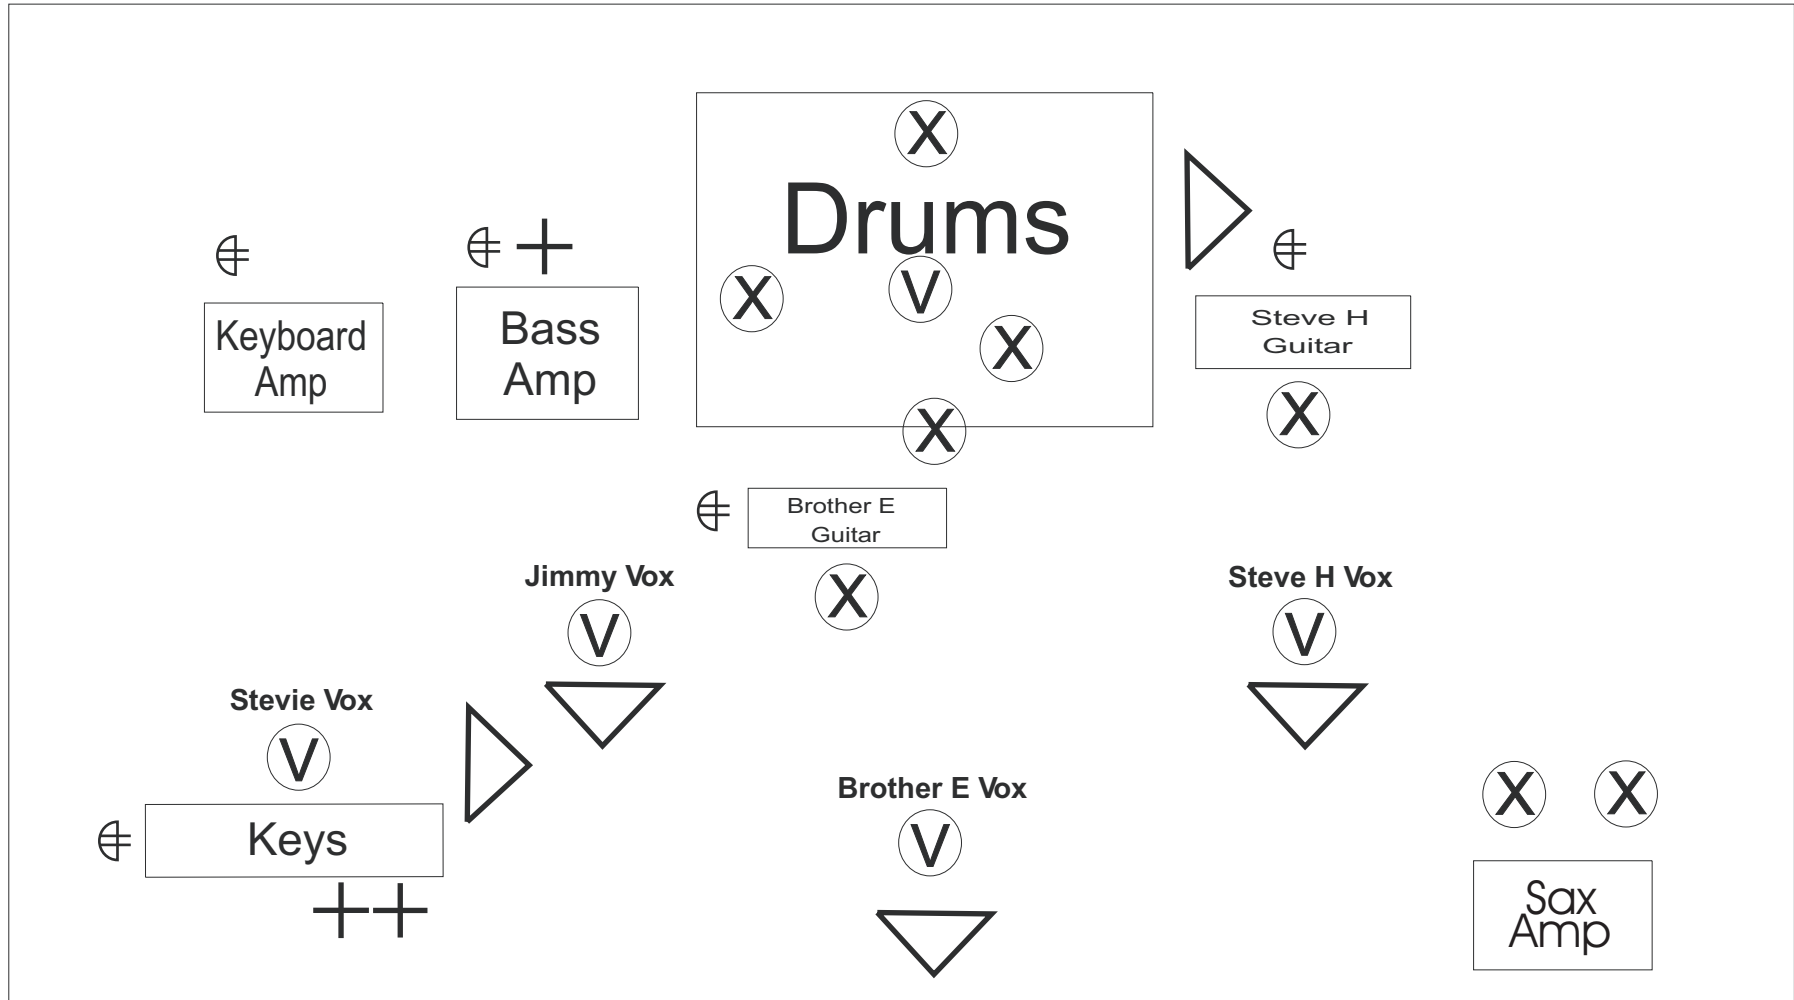

Stage Plot

Vocal Mic (V)

Inst Mic (X)

DI (+)

AC (⊕)

Monitor (▷)

Vocal Mics - 5

Instrument Mics - 9

DIs - 3

Monitors - 4 (At least 4 Mixes)

Brother E Sings Lead & needs his own VERY LOUD monitor mix

Jimmy (Bass) Sings High Parts

Steve H (Guitar) Sings Mid Parts

Stevie (Keys) Sings Low Parts